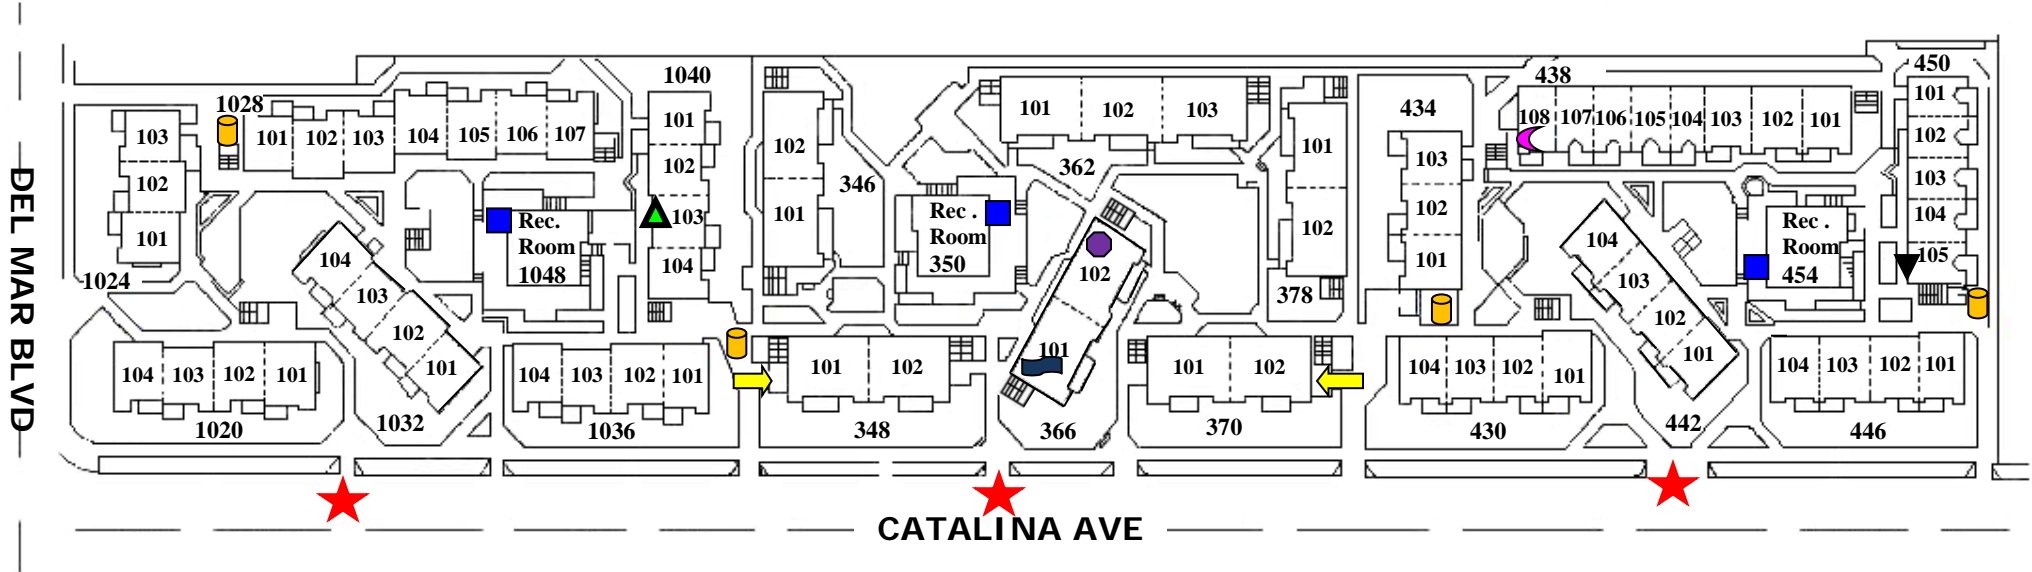

CATALINA PROPERTY MAP

Catalina North

Catalina Central

Catalina South

CATALINA APARTMENTS – GRADUATE STUDENT HOUSING

- | | | | |
|---|--|---|---------------------------------|
|  | Residential Life Coordinator
366 #101 |  | Rec Room- Laundry and Mailboxes |
|  | Apartment Manager
366 #102 |  | Trash Dumpsters |
|  | Resident Associate
1040 #103 |  | Recycling Center |
|  | Resident Associate
438 #108 |  | Catalina Evacuation Areas |
|  | Resident Associate
450 #105 | | |

2nd & 3rd floors not shown on map